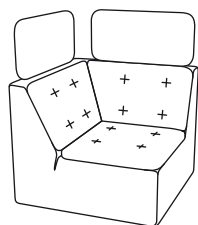

EFG MySpace

A room within the room

EFG MySpace is a neat two-seater sofa that's specially suited to meeting places on the office floor – even when space is limited. With its high back and equally high sides, it acts as a perfect screen for sound and vision, both for people sitting in meetings and the people around them.

Enjoy the privacy created by the high back-rests, great for concentrating or relaxing.

EFG Hippione

Width / Depth / Height. All dimensions in mm.

930/930/790

930/930/1170

810/930/790

810/930/1170

1020/930/790

1020/930/790

1230/930/790

810/930/410

810/930/410

810/930/410
With power and data
connection.

EFG InTouch

Width / Depth / Height. All dimensions in mm.

820/820/770