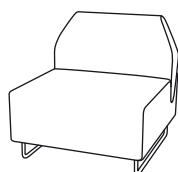

EFG MySpace

A room within the room

EFG MySpace is a neat two-seater sofa that's specially suited to meeting places on the office floor – even when space is limited. With its high back and equally high sides, it acts as a perfect screen for sound and vision, both for people sitting in meetings and the people around them.

Enjoy the privacy created by the high back-rests, great for concentrating or relaxing.

EFG Hippione

Width / Depth / Height. All dimensions in mm.

930/930/790

930/930/1170

810/930/790

810/930/1170

1020/930/790

1020/930/790

1230/930/790

810/930/410

810/930/410

810/930/410
With power and data
connection.

EFG InTouch

Width / Depth / Height. All dimensions in mm.

820/820/770

820/820/770

820/820/770

820/820/440

820/820/440

EFG MySpace

Width / Depth / Height. All dimensions in mm.

1300/780/1100

www.efg.info