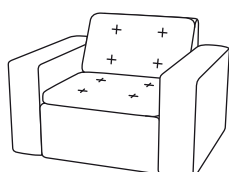

EFG MySpace

A room within the room

EFG MySpace is a neat two-seater sofa that's specially suited to meeting places on the office floor – even when space is limited. With its high back and equally high sides, it acts as a perfect screen for sound and vision, both for people sitting in meetings and the people around them.

Enjoy the privacy created by the high back-rests, great for concentrating or relaxing.

EFG Hippione

Width / Depth / Height. All dimensions in mm.

930/930/790

930/930/1170

810/930/790

810/930/1170

1020/930/790

1020/930/790

1230/930/790

810/930/410

810/930/410

810/930/410
With power and data
connection.

EFG InTouch

Width / Depth / Height. All dimensions in mm.

820/820/770