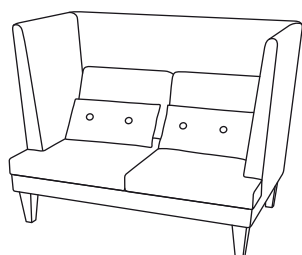

EFG MySpace

A room within the room

EFG MySpace is a neat two-seater sofa that's specially suited to meeting places on the office floor – even when space is limited. With its high back and equally high sides, it acts as a perfect screen for sound and vision, both for people sitting in meetings and the people around them.

1020/930/790

1230/930/790

810/930/410

810/930/410

810/930/410
With power and data
connection.

EFG InTouch

Width / Depth / Height. All dimensions in mm.

820/820/770

820/820/770

820/820/770

820/820/440

820/820/440

EFG MySpace

Width / Depth / Height. All dimensions in mm.

1300/780/1100

www.efg.info