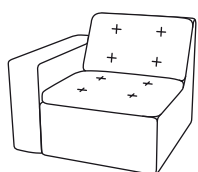

EFG MySpace

A room within the room

EFG MySpace is a neat two-seater sofa that's specially suited to meeting places on the office floor – even when space is limited. With its high back and equally high sides, it acts as a perfect screen for sound and vision, both for people sitting in meetings and the people around them.

Enjoy the privacy created by the high back-rests, great for concentrating or relaxing.

EFG Hippione

Width / Depth / Height. All dimensions in mm.

930/930/790

930/930/1170

810/930/790

810/930/1170

1020/930/790

1020/930/790

1230/930/790

810/930/410

810/930/410

810/930/410
With power and data
connection.

EFG InTouch

Width / Depth / Height. All dimensions in mm.

820/820/770