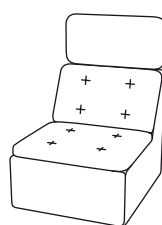

EFG MySpace

A room within the room

EFG MySpace is a neat two-seater sofa that's specially suited to meeting places on the office floor – even when space is limited. With its high back and equally high sides, it acts as a perfect screen for sound and vision, both for people sitting in meetings and the people around them.

Enjoy the privacy created by the high back-rests, great for concentrating or relaxing.

EFG Hippione

Width / Depth / Height. All dimensions in mm.

930/930/790

930/930/1170

810/930/790

810/930/1170

1020/930/790

1020/930/790

1230/930/790

810/930/410

810/930/410

810/930/410
With power and data
connection.

EFG InTouch

Width / Depth / Height. All dimensions in mm.

820/820/770