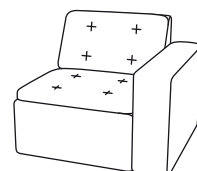

EFG MySpace

A room within the room

EFG MySpace is a neat two-seater sofa that's specially suited to meeting places on the office floor – even when space is limited. With its high back and equally high sides, it acts as a perfect screen for sound and vision, both for people sitting in meetings and the people around them.

Enjoy the privacy created by the high back-rests, great for concentrating or relaxing.

EFG Hippione

Width / Depth / Height. All dimensions in mm.

930/930/790

930/930/1170

810/930/790

810/930/1170

1020/930/790

1020/930/790

1230/930/790

810/930/410

810/930/410

810/930/410
With power and data
connection.

EFG InTouch

Width / Depth / Height. All dimensions in mm.

820/820/770