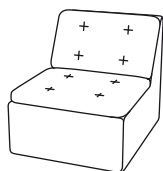

EFG MySpace

A room within the room

EFG MySpace is a neat two-seater sofa that's specially suited to meeting places on the office floor – even when space is limited. With its high back and equally high sides, it acts as a perfect screen for sound and vision, both for people sitting in meetings and the people around them.

Enjoy the privacy created by the high back-rests, great for concentrating or relaxing.

EFG Hippione

Width / Depth / Height. All dimensions in mm.

930/930/790

930/930/1170

810/930/790

810/930/1170

1020/930/790

1020/930/790

1230/930/790

810/930/410

810/930/410

810/930/410
With power and data
connection.

EFG InTouch

Width / Depth / Height. All dimensions in mm.

820/820/770