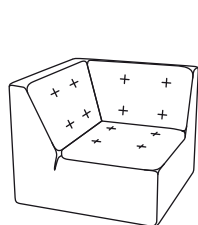

EFG MySpace

A room within the room

EFG MySpace is a neat two-seater sofa that's specially suited to meeting places on the office floor – even when space is limited. With its high back and equally high sides, it acts as a perfect screen for sound and vision, both for people sitting in meetings and the people around them.

Enjoy the privacy created by the high back-rests, great for concentrating or relaxing.

EFG Hippione

Width / Depth / Height. All dimensions in mm.

930/930/790

930/930/1170

810/930/790

810/930/1170

1020/930/790

1020/930/790

1230/930/790

810/930/410

810/930/410

810/930/410
With power and data
connection.

EFG InTouch

Width / Depth / Height. All dimensions in mm.

820/820/770